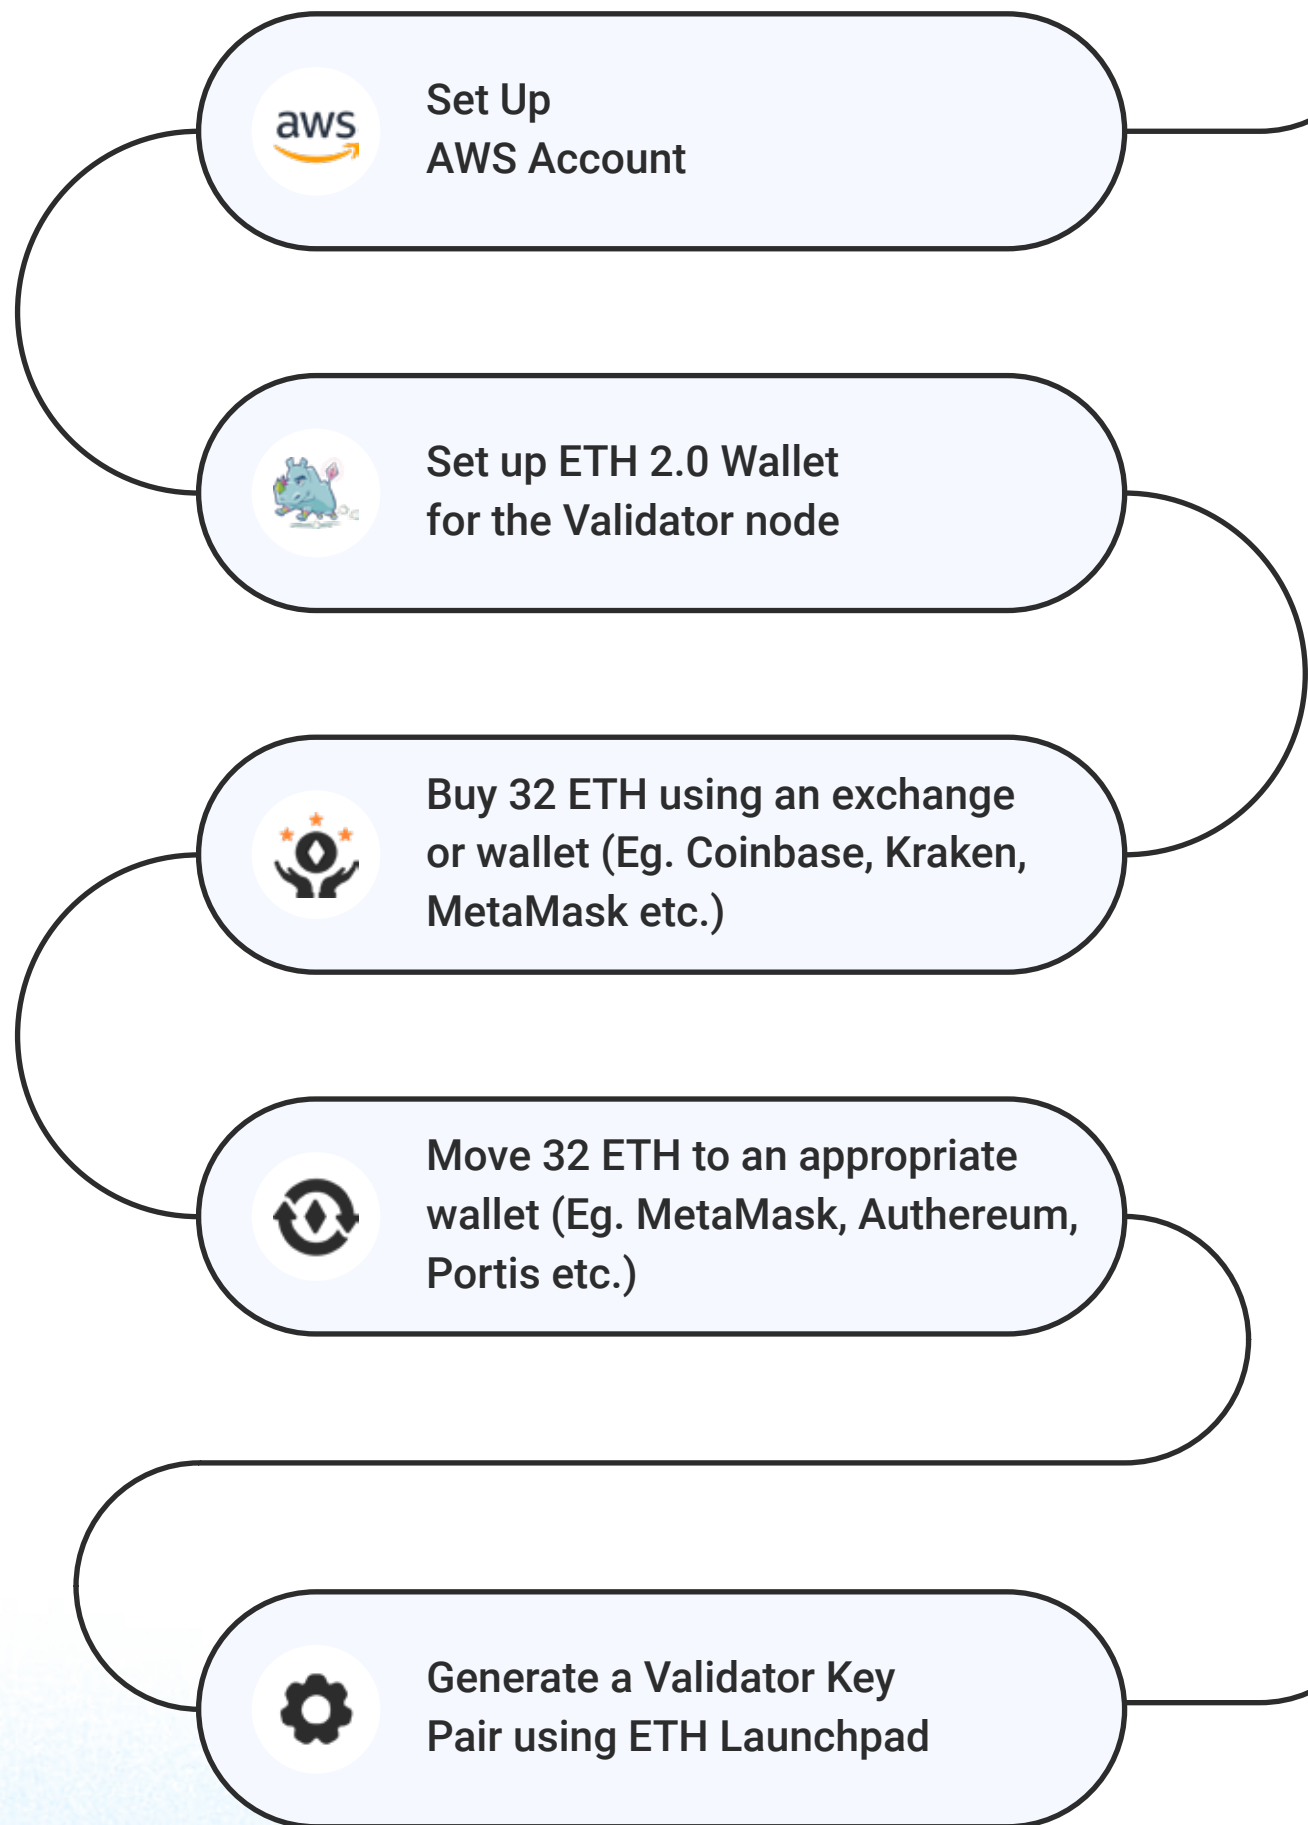

Workflow outside Launchnodes

Launchnodes workflow